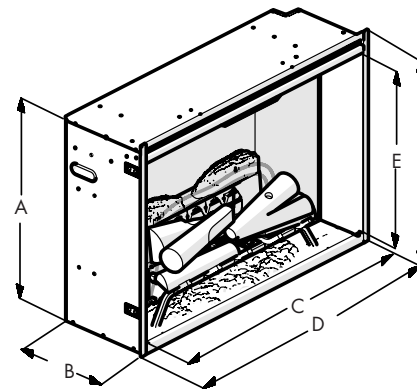

Red

Light Blue

Purple

and many more

EVO 750 | 900 | 900P

MINIMUM FRAMEOUT DIMENSIONS

MODEL	J	K	L
EVO750-AU	318	778	665
EVO900-AU	318	930	665
EVO900P-AU	318	930	778

UNIT DIMENSIONS