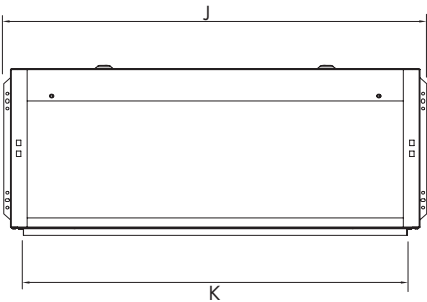

Uses less than 100 watts for incredibly lowcost operation

OPTI-V SINGLE & DOUBLE

MINIMUM FRAMEOUT DIMENSIONS

	PGF10	PGF20
A	900	1500
B	380	380
C	695 - 697	1315 - 1317
D	249 - 251	249 - 251
E	650 - 1100	650 - 1100
F	69	69
G	800	1420

*1 - Minimum
 *2- E has no minimum, these measurements are for ideal viewing only

UNIT DIMENSIONS

	H	I	J	K	L	M	N
PGF10	450	736	760	694	345	248	70
PGF20	450	1356	1380	1314	345	248	70

OPTIMYST 500 & 1000

MINIMUM FRAMEOUT DIMENSIONS