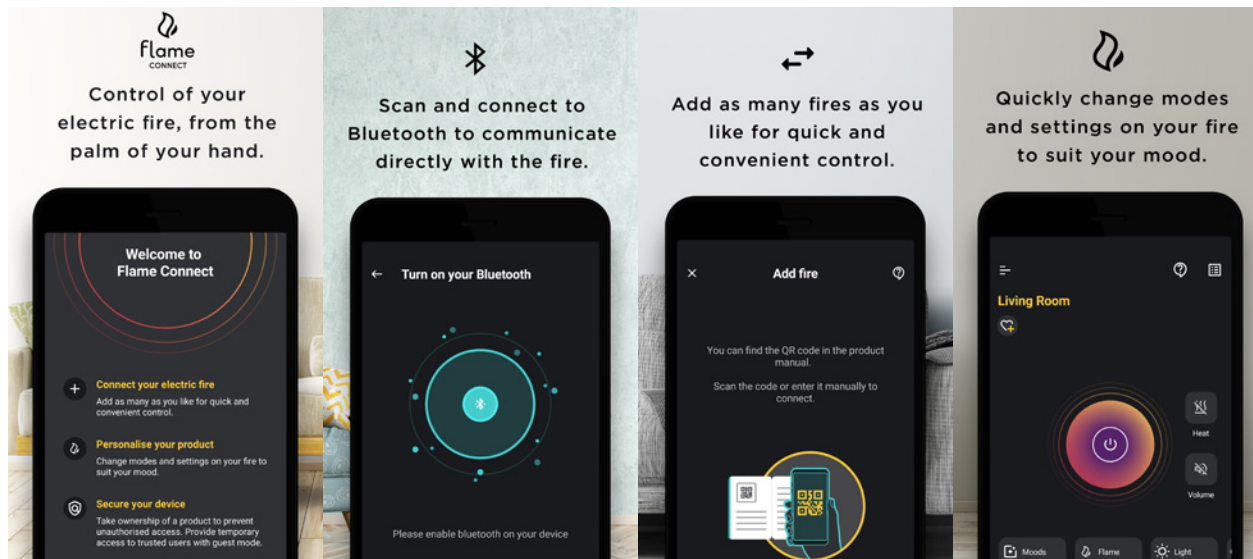

Real flame crackling sound effect

7-day programmable timer

ComfortSaver - energy efficient 1.5kW heater, offering up to 11% saving

SmartSense technology to detect room movement

FLAME CONNECT APP

Flame Connect is a new app that places full control of your electric fire into a beautiful, easy and convenient interface, all from the palm of your hand. The app is available on Android and iOS.

Simply scan the QR code on the installation manual and connect to Bluetooth to communicate directly with your fire

Prevent unauthorised product access by linking ownership of your fire with your account

Quickly change modes and settings on your fire to suit your mood

Set product schedules to automate your fire's on/ off times

Customised flame effect settings and LED colours

Enable guest mode for temporary access to other Flame Connect trusted users