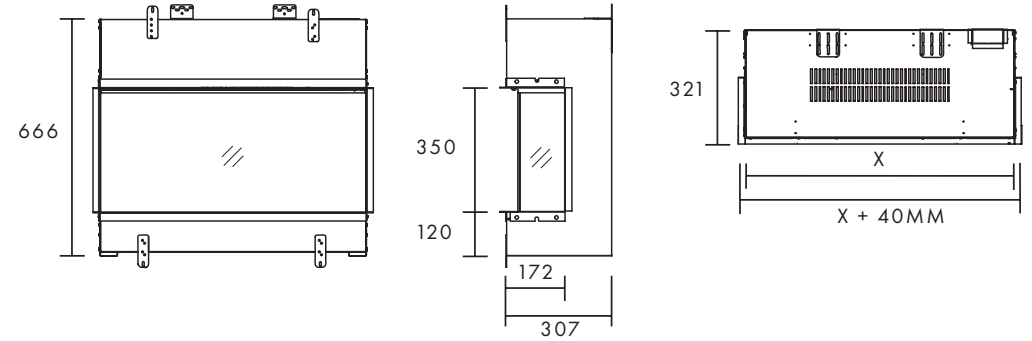

VVT75-AU	VVT100-AU	VVT150-AU
Y	764	1014	1514

	VVT75-AU	VVT100-AU	VVT150-AU
X	753	1003	1503

BACK PANEL OPTIONS

MULTIPLE FUEL BED THEMES

and many more